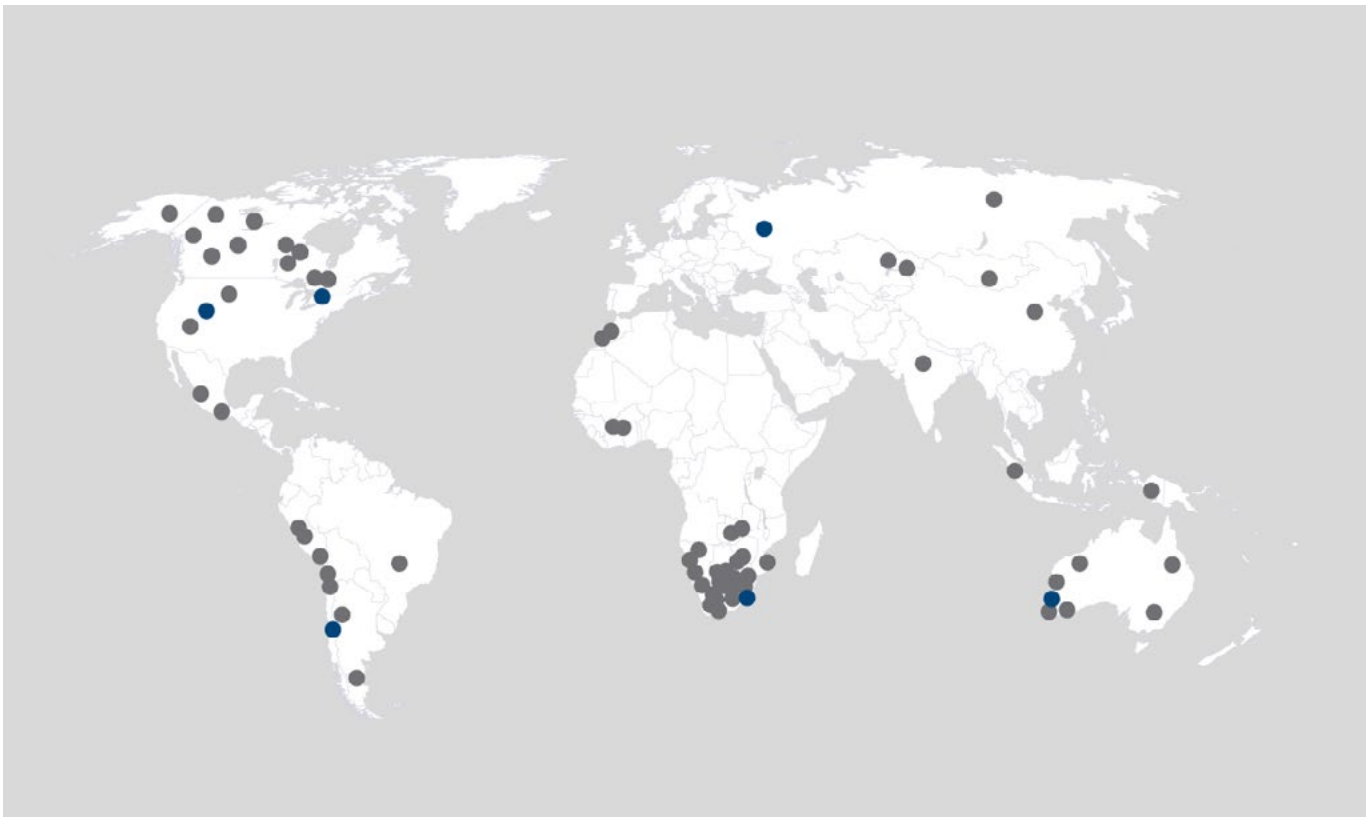

**THOROUGHTEC SIMULATION  
EUROPE, MIDDLE EAST AND AFRICA**

**Durban, South Africa**  
24 Spring Grove, Umhlanga Ridge,  
KwaZulu-Natal, 4319, South Africa  
Tel: +27 (0)31 569 4033  
info@thoroughtec.com  
www.thoroughtec.com